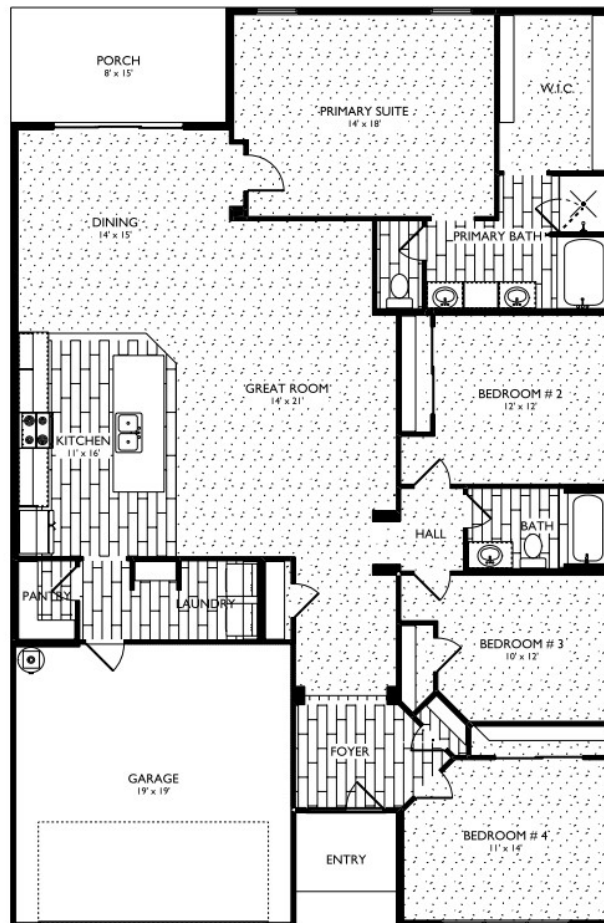

Rendering is conceptual and may be shown with upgraded options.
Check with Sales Consultant to learn about included features on this home.

BERKSHIRE II

- 2134 sq ft
- 4 Bedrooms
- 2 Baths
- 2 Car Garage