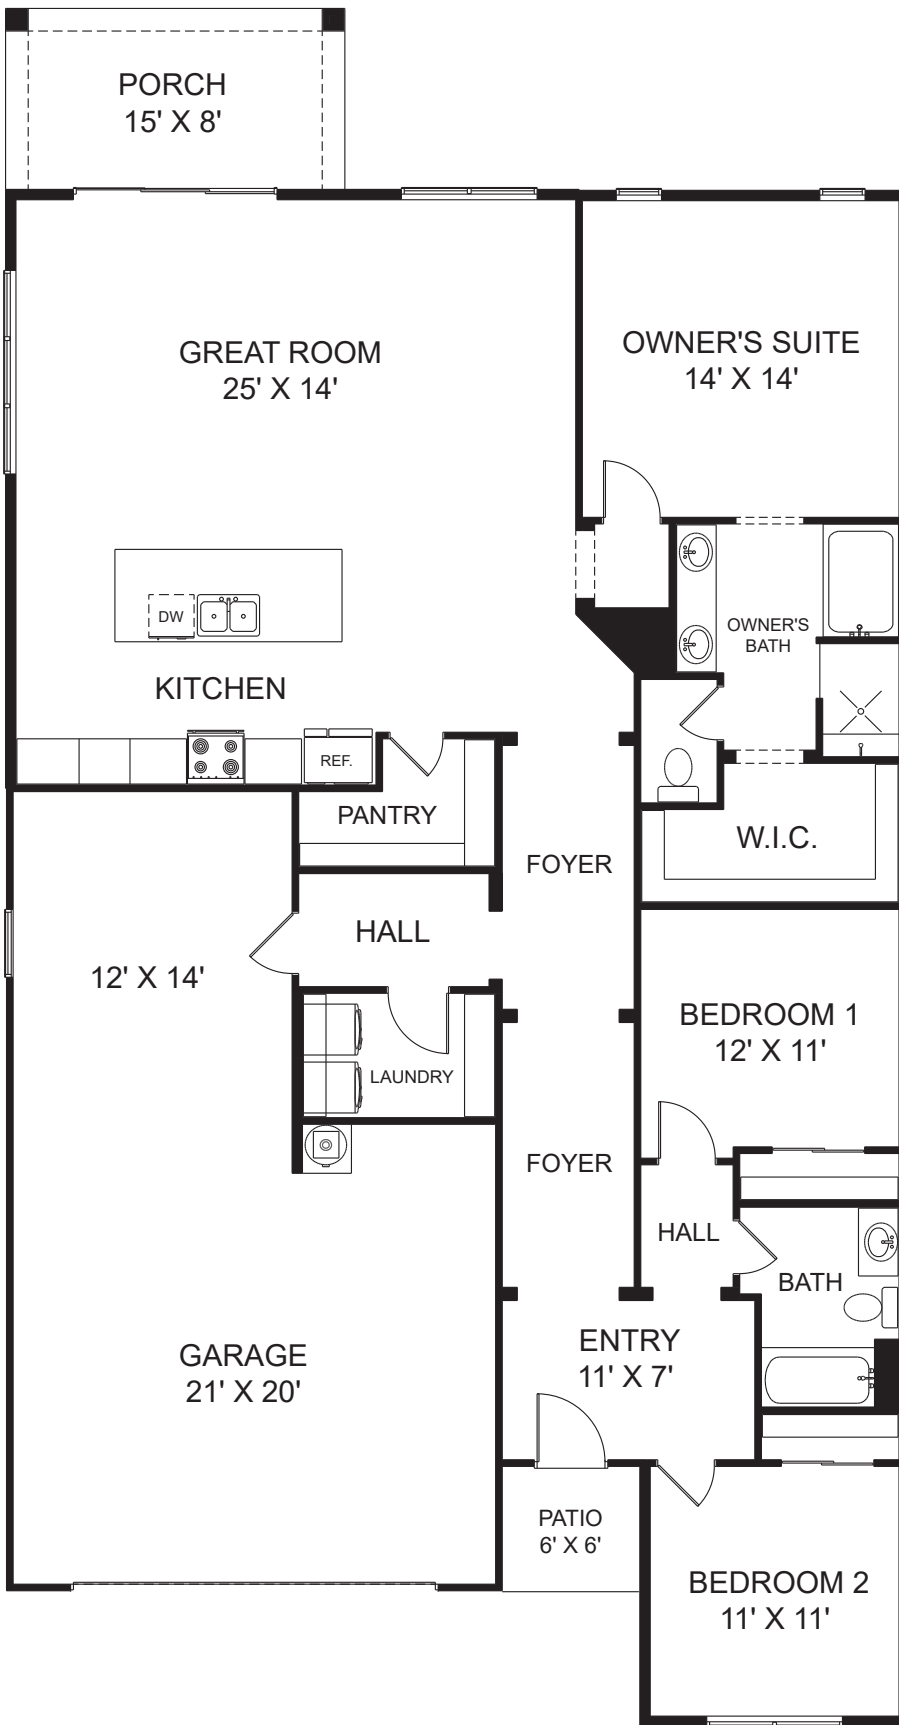

# BRAZOS

- 1892 sq ft • 3/4 Bedrooms
- 2 Baths • 3 Car Garage

**BRAZOS** Contemporary Elevation

**BRAZOS** Modern Retro Elevation

**BRAZOS** Tuscan Elevation

**BRAZOS** Traditional Elevation

FRENCHBROTHERS.COM

For more information please see a sales associate.

Artist conceptions, plans, specifications and elevations are subject to change without notice. All sizes are approximate.

## BRAZOS

- 1892 sq ft
- 3/4 Bedrooms
- 2 Baths
- 3 Car Garage

FRENCHBROTHERS.COM

For more information please see a sales associate.

Artist conceptions, plans, specifications and elevations are subject to change without notice. All sizes are approximate.