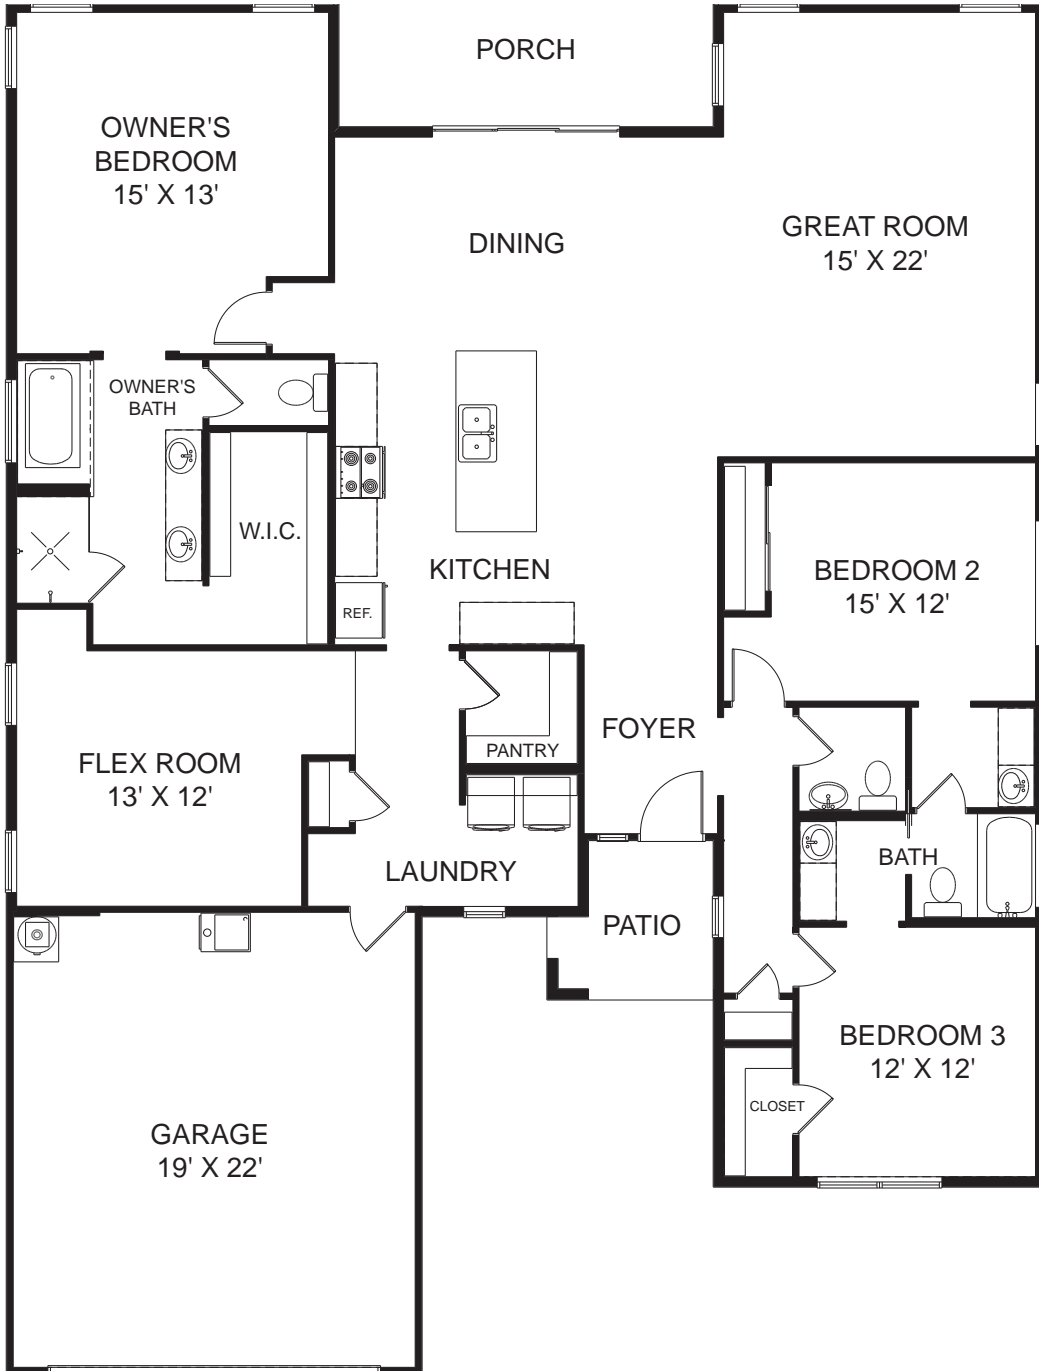

# LINCOLN

- 2288 sq ft • 3/4 Bedrooms
- 2.5/3.5 Baths • 2 Car Garage

**LINCOLN** with Traditional Elevation

**LINCOLN** with Contemporary Elevation

FRENCHBROTHERS.COM

For more information please see a sales associate.

Artist conceptions, plans, specifications and elevations are subject to change without notice. All sizes are approximate.

## LINCOLN

- 2288 sq ft
- 3/4 Bedrooms
- 2.5/3.5 Baths
- 2 Car Garage

FRENCHBROTHERS.COM

For more information please see a sales associate.

Artist conceptions, plans, specifications and elevations are subject to change without notice. All sizes are approximate.