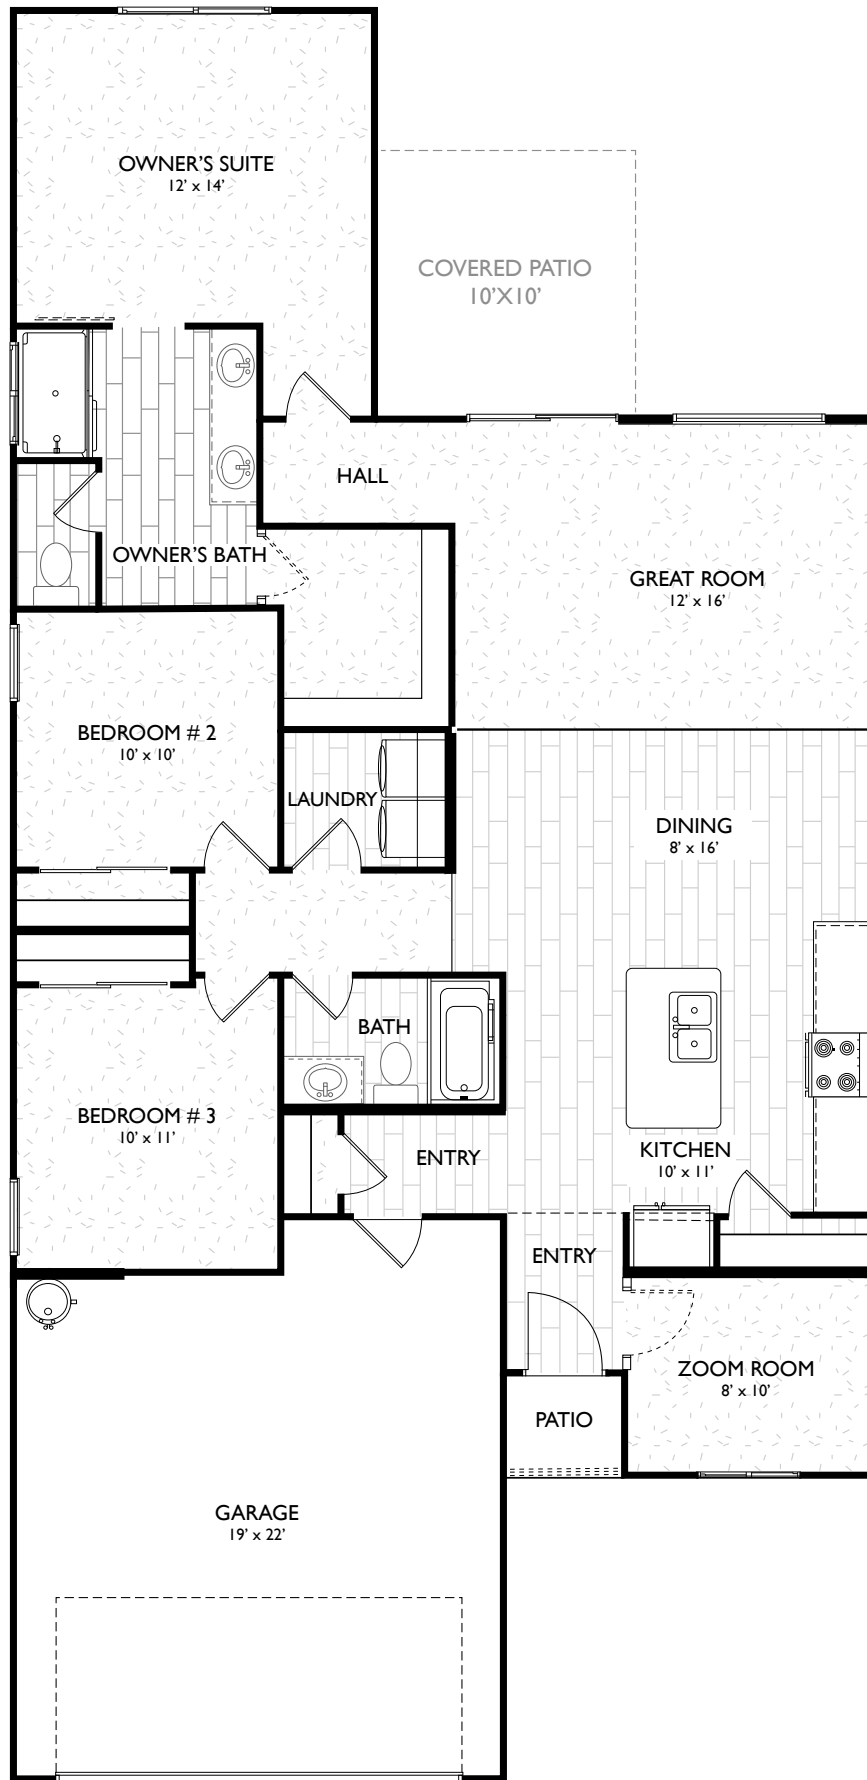

Rendering is conceptual and may be shown with upgraded options.
Check with Sales Consultant to learn about included features on this home.

ANTHEM

- 1478 sq ft • 3 Bedrooms
- 2 Baths • 2 Car Garage

ANTHEM with Elevation 1

ANTHEM with Elevation 2

FRENCHBROTHERS.COM

For more information please see a sales associate.

Artist conceptions, plans, specifications and elevations are subject to change without notice. All sizes are approximate.

ANTHEM

- 1478 sq ft
- 3 Bedrooms
- 2 Baths
- 2 Car Garage