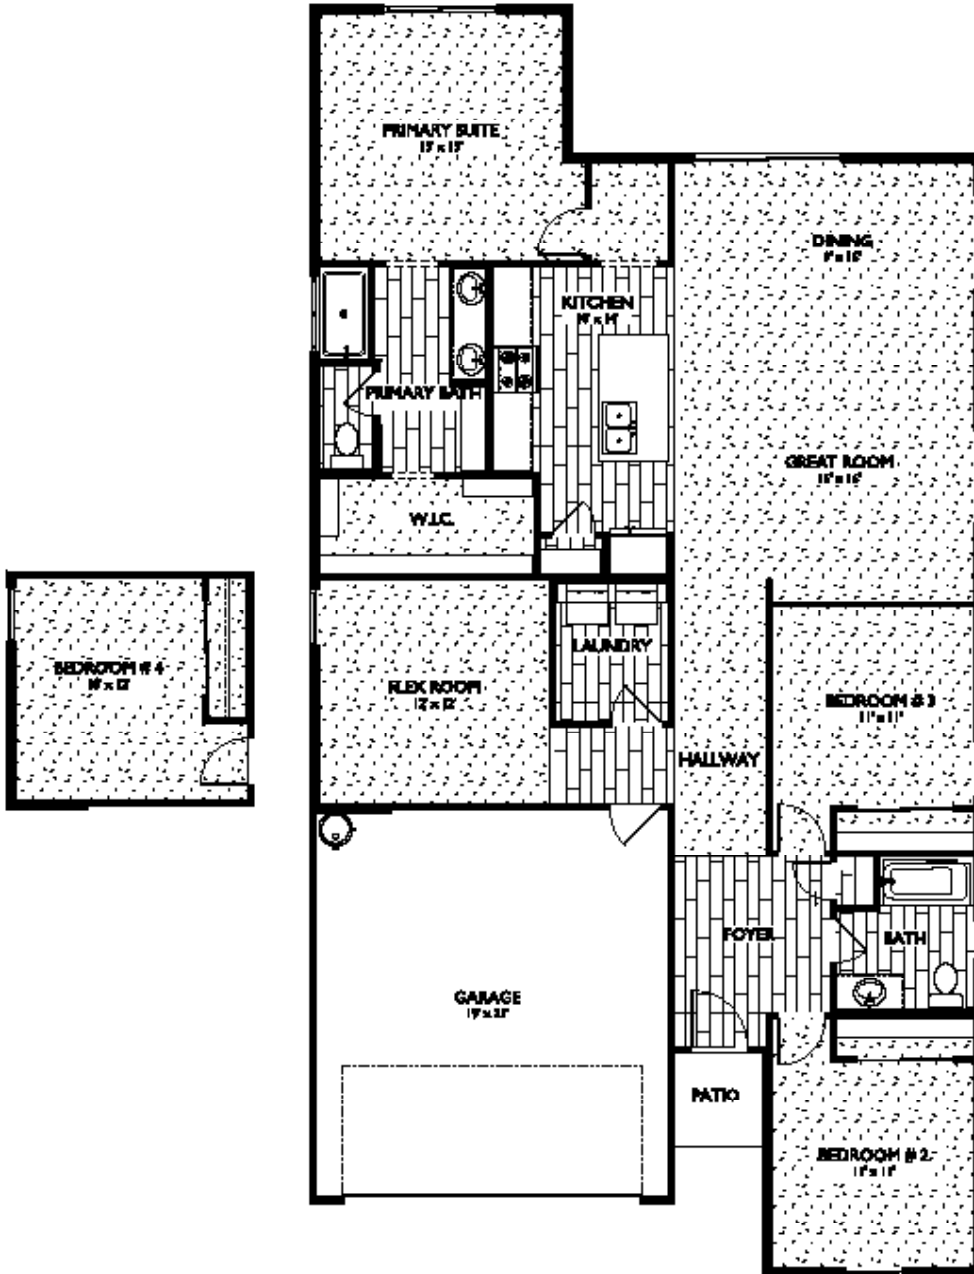

Rendering is conceptual and may be shown with upgraded options.
Check with Sales Consultant to learn about included features on this home.

BRAVE

- 1741 sq ft • 3/4 Bedrooms
- 2 Baths • 2 Car Garage

BRAVE with Elevation 1

BRAVE with Elevation 2

FRENCHBROTHERS.COM

For more information please see a sales associate.

Artist conceptions, plans, specifications and elevations are subject to change without notice. All sizes are approximate.

BRAVE

- 1741 sq ft
- 3/4 Bedrooms
- 2 Baths
- 2 Car Garage