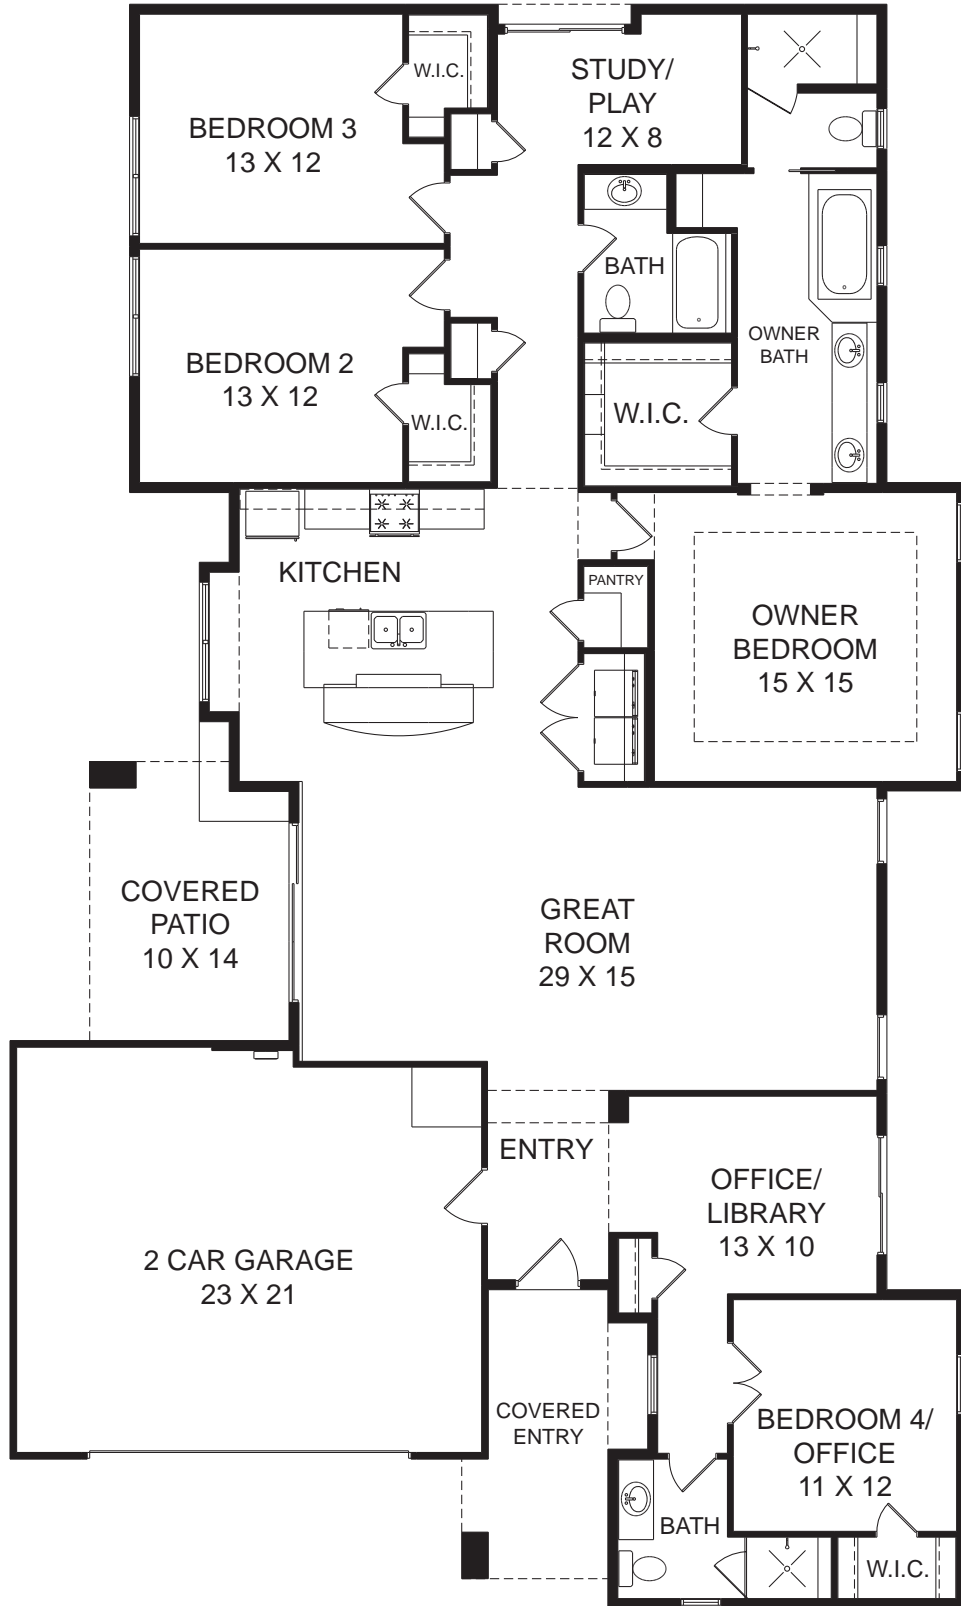

Rendering is conceptual and may be shown with upgraded options.
Check with Sales Consultant to learn about included features on this home.

VALEJO

- 2436 sq ft • 4 Bedrooms
- 3 Baths • 2 Car Garage

VALEJO Contemporary Elevation

VALEJO Spanish Mission Elevation

VALEJO Tuscan Elevation

FRENCHBROTHERS.COM

For more information please see a sales associate.

Artist conceptions, plans, specifications and elevations are subject to change without notice. All sizes are approximate.

VALEJO

- 2436 sq ft
- 4 Bedrooms
- 3 Baths
- 2 Car Garage

FRENCHBROTHERS.COM

For more information please see a sales associate.

Artist conceptions, plans, specifications and elevations are subject to change without notice. All sizes are approximate.