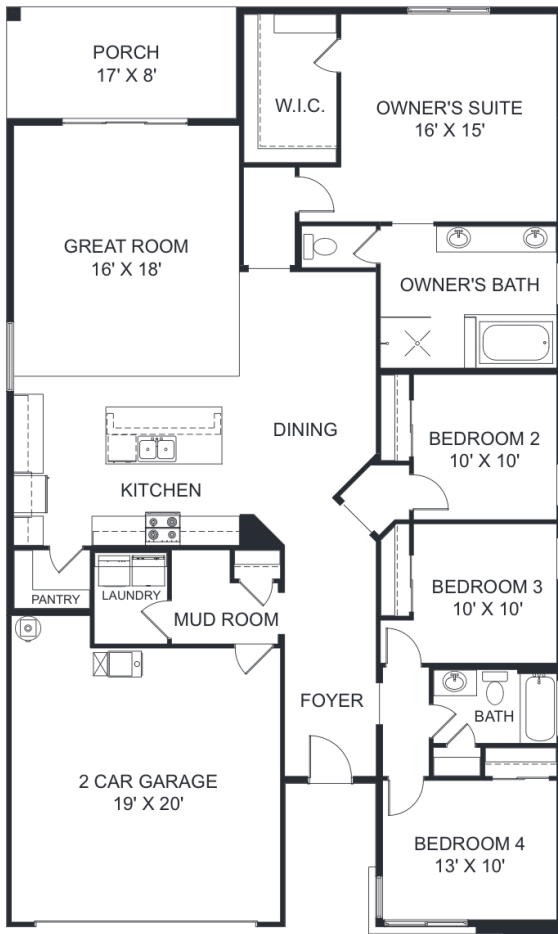

REDUCED PRICING

Rendering is conceptual and may be shown with upgraded options.
Check with Sales Consultant to learn about included features on this home.

3613 NIGHTFALL CT

CABALLO

• 2039 sq ft • 4 Bedrooms • 2 Baths • 2 Car Garage

~~\$415,725~~

NOW \$348,725

Modern Retro Elevation, Full Glass Front Door, Masterpiece Quartz Countertops, Decorative Tile Backsplash, Mudroom Bench, Black Hardware and a Modern Look!

Move In Ready This Winter!