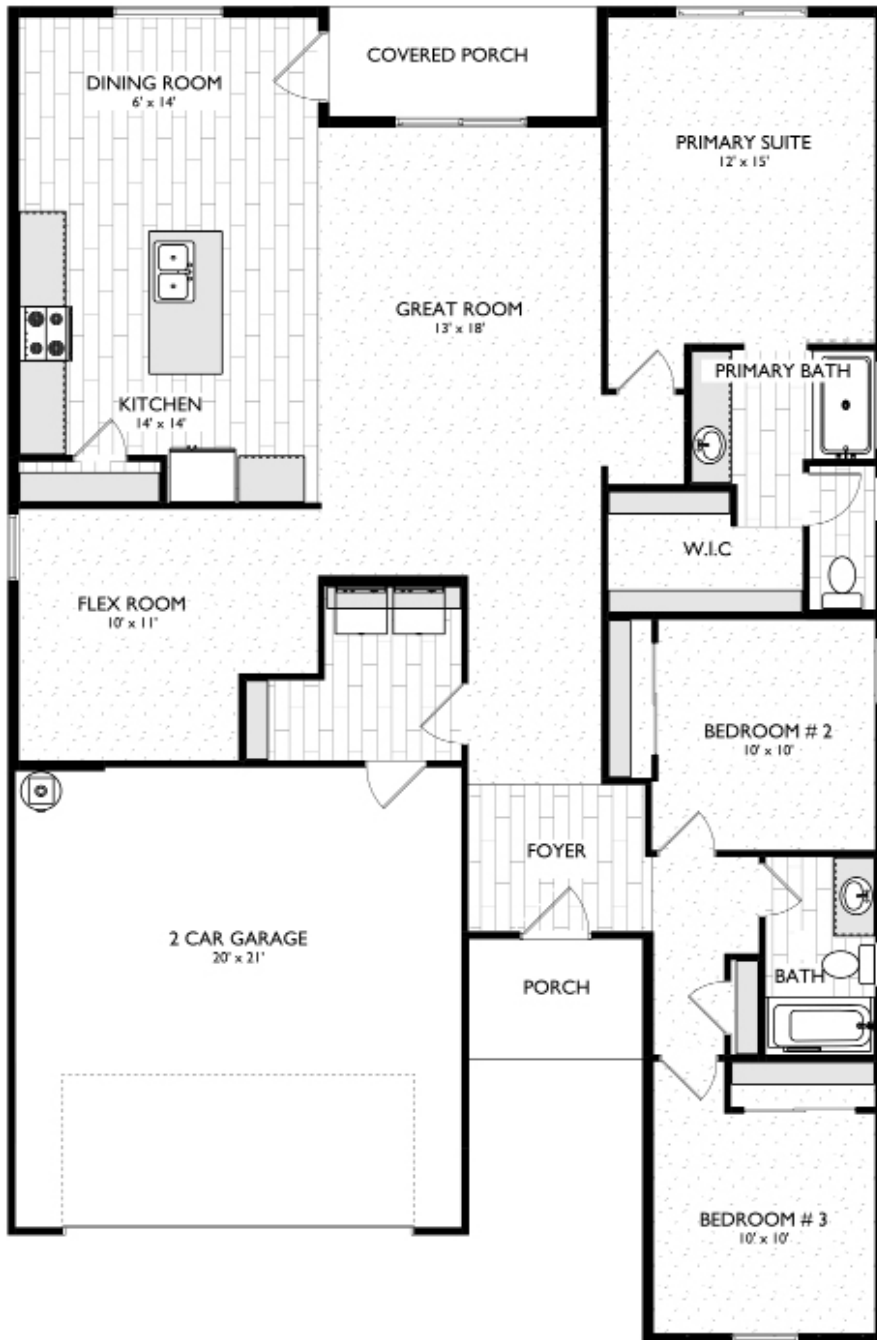

Rendering is conceptual and may be shown with upgraded options.
Check with Sales Consultant to learn about included features on this home.

BALLAD

- 1690 sq ft • 3/4 Bedrooms
- 2 Baths • 2 Car Garage

BALLAD with Elevation 1

BALLAD with Elevation 2

FRENCHBROTHERS.COM

For more information please see a sales associate.

Artist conceptions, plans, specifications and elevations are subject to change without notice. All sizes are approximate.

BALLAD

- 1690 sq ft
- 3/4 Bedrooms
- 2 Baths
- 2 Car Garage

FRENCHBROTHERS.COM

For more information please see a sales associate.

Artist conceptions, plans, specifications and elevations are subject to change without notice. All sizes are approximate.