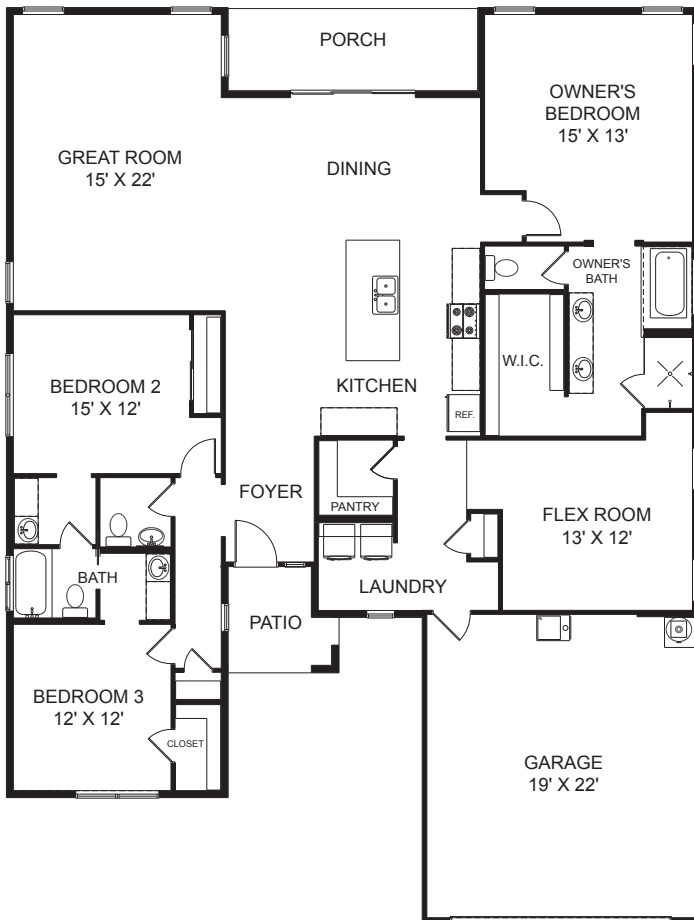

Coming Soon

Rendering is conceptual and may be shown with upgraded options.
Check with Sales Consultant to learn about included features on this home.

3634 EVENING LIGHT

LINCOLN

• 2288 sq ft • 3 Bedrooms • 2.5 Baths • 2 Car Garage

\$420,565

Traditional Elevation, Extended Covered Patio, Stainless Steel Appliances, Granite Countertops Throughout, Solid Wood Cabinets, Tankless Water Heater, R/O and Water Softener and Luxury Wood Look Tile floors Throughout!