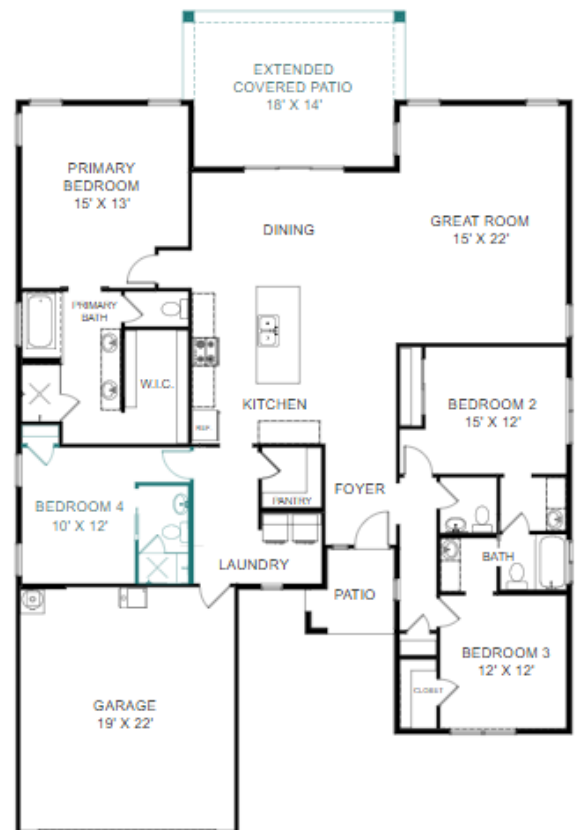

LINCOLN * 2288 sqft

\$429,340

7357 BEDFORD AVE
LAS CRUCES, NM 88012

4 ROOMS

3.5 BATHS

2 GARAGES

				
	CABINETS		KITCHEN BACKSPASH	VANITY FAUCET
				
FLOOR TILE	SHOWER TILE	PAINT	CARPET	 ISLAND PENDANT

575-205-1304